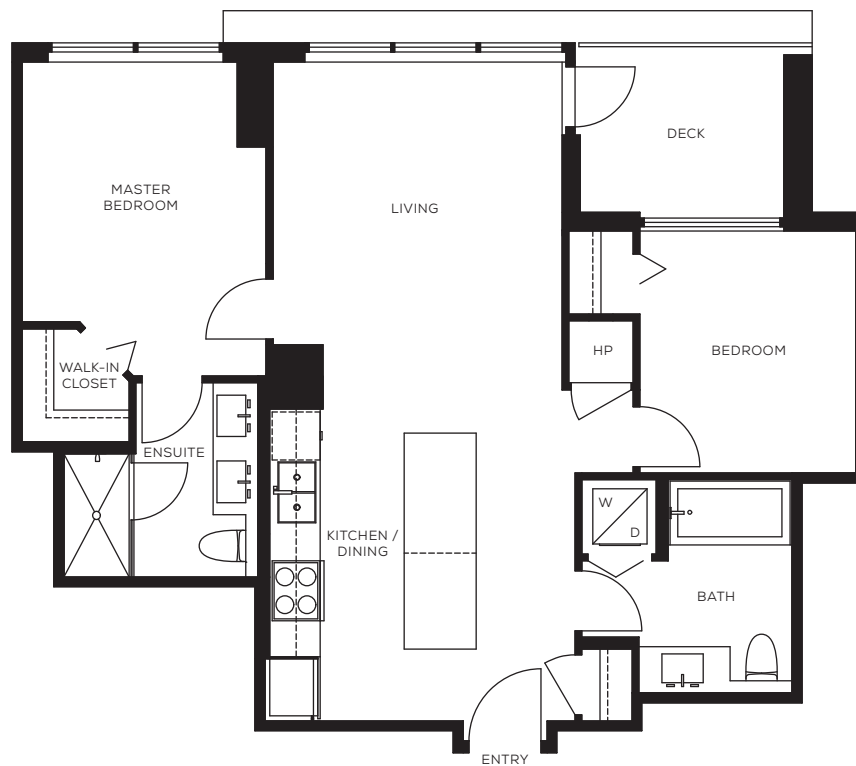

PLAN A

2 BED, 2 BATH
APPROX. 819 SQ.FT.

LEVELS 2 - 39