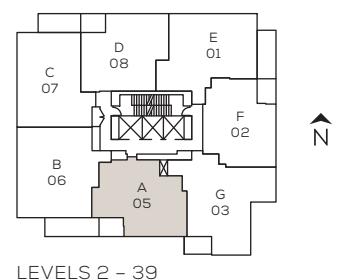

PLAN A

2 BED, 2 BATH
APPROX. 819 SQ.FT.

LEVELS 2 - 39