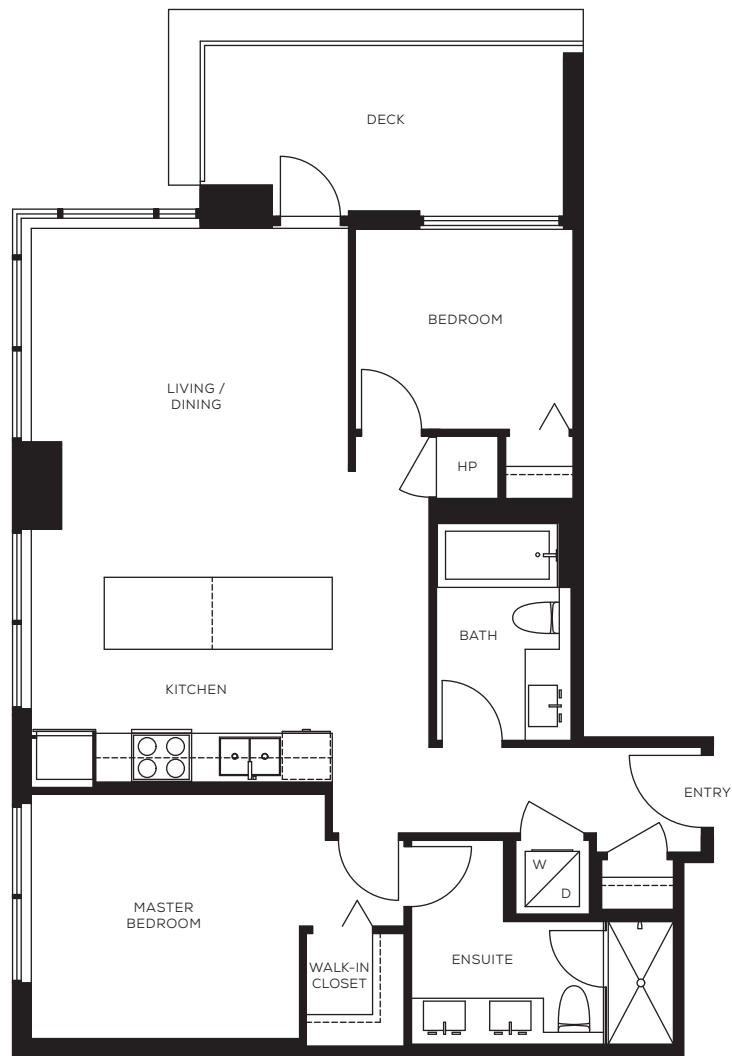

PLAN C

2 BED, 2 BATH
APPROX. 875 SQ.FT.

LEVELS 2 - 39